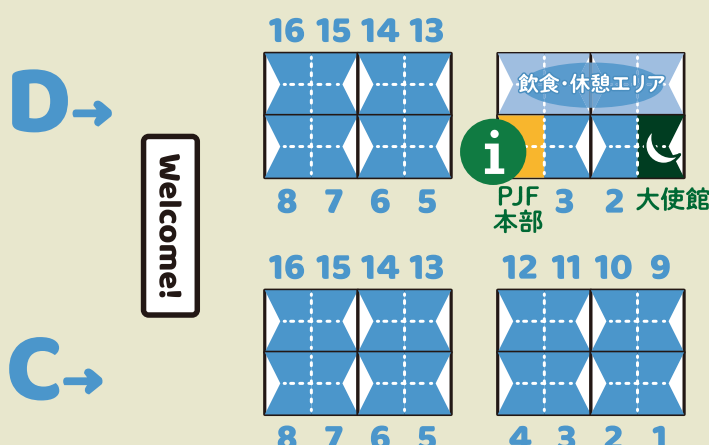

仕上がり線
仕上がり線

297mm

210mm

Block A: Foods, Drink & Attractions

- | | |
|-------------------|-----------------------|
| 1 Al Karam | 6 浜焼き |
| 2 ケバブ | 7 乾杯 |
| 3 Tamanna Biryani | 8 序ノ口(唐揚げ) |
| 4 サモサ(焼きそば・鉄板焼) | 9~10 Merlin Tea House |
| 5 かき氷 | 11 Nawab Kitchen Car |

Block B: Pakistani Food & Drink

- 1~3 Nawab
- 4~6 Alibaba
- 7~9 Siddique
- 10~12 Sultan
- 13 Twinflames
- 14 Masala King
- 15~16 Neo Pakistan

Block D

- 23 パキスタン写真展
- 5~6 Kyodai
- 7~8 Mushi Corner
- 13~14 Shuriken Trial(手裏剣体験)
- 15 QS Remit
- 16 FRIENDS LTD

Block C

- 1~2 Al-Flah Trading
- 3 For Kids & Parents
- 4~6 NPO PJ JASMINE
- 7~8 Amir
- 9 Raza
- 10 Sharanam Akashへナ
- 11 Henaへナ
- 12 B.A.W. Gems and jewelry
- 13 Garibsons / 木徳神糧
- 14~16 Washin Trading